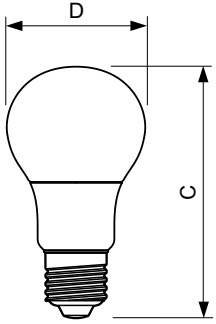

CorePro LEDbulbs

Product Data

Full product code	871869676266000
Order product name	CorePro LEDbulb D 5.5-40W A60 E27 827
EAN/UPC - Product	8718696762660
Order code	929001352402
Numerator - Quantity Per Pack	1

Numerator - Packs per outer box	10
Material Nr. (12NC)	929001352402
Net Weight (Piece)	0.060 kg

Dimensional drawing

A60S 230V 6.5-40W 470lm 2.2-2.7KK E27 D

Product	D	C
CorePro LEDbulb D 5.5-40W A60 E27 827	60 mm	110 mm