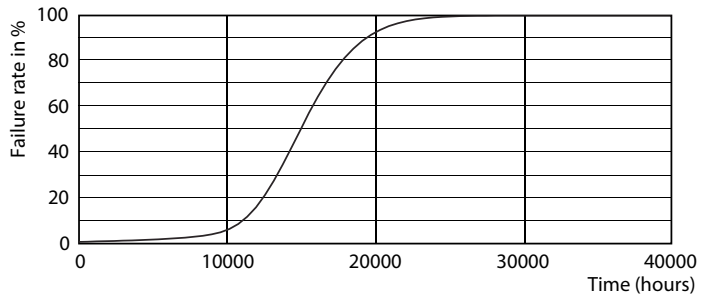

CorePro LEDbulbs

Lifetime

LEDbulb 60W E14 827 FR B38

LEDbulb 60W E14 827 FR B38