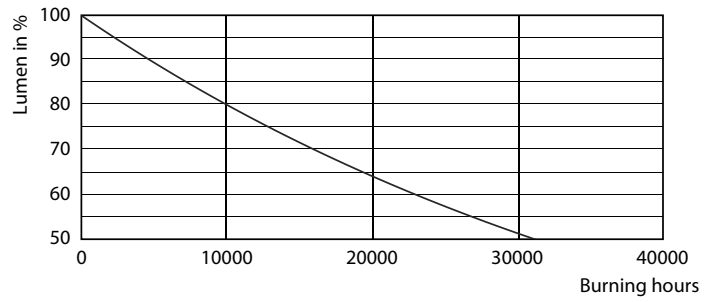

Product data

General Information	
Cap-Base	E27 [E27]
Nominal Lifetime (Nom)	15000 h
Switching Cycle	50000X
Technical Type	5.5-40W

Light Technical	
Color Code	827 [CCT of 2700K]
Beam Angle (Nom)	150 °
Luminous Flux (Nom)	470 lm
Luminous Flux (Rated) (Nom)	470 lm
Color Designation	Warm White (WW)
Correlated Color Temperature (Nom)	2700 K
Luminous Efficacy (rated) (Nom)	85.45 lm/W
Color Consistency	<6
Color Rendering Index (Nom)	80
LLMF At End Of Nominal Lifetime (Nom)	70 %

Photometric data

Product Information 11 Photometry 10 Page 107

CorePro LEDbulb 100W B22 827 FR A67

CorePro LEDbulb 40W B22 827 FR A60

CorePro LEDbulbs

Lifetime

LEDbulb 60W E14 827 FR B38

LEDbulb 60W E14 827 FR B38