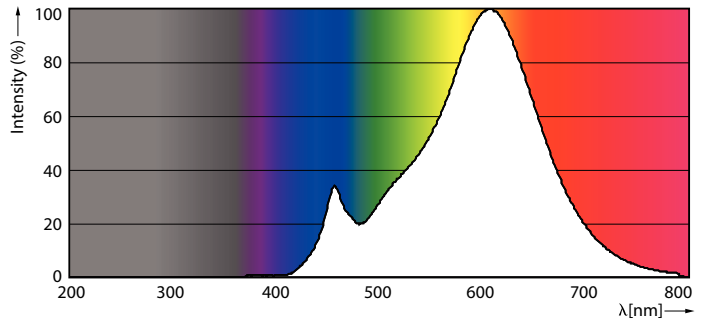

CorePro LEDbulb 100W B22 827 FR A67