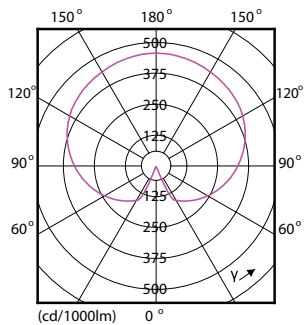

CorePro LEDbulb 40W B22 827 FR A60