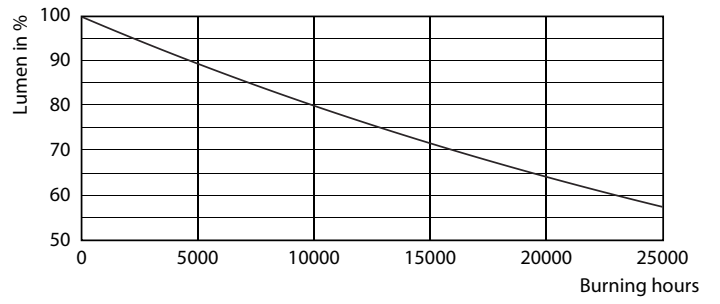

CorePro LEDspot MV

Lifetime

CLA LEDspotMV 50W GU10 827 36D ND

CLA LEDspotMV 50W GU10 827 36D ND