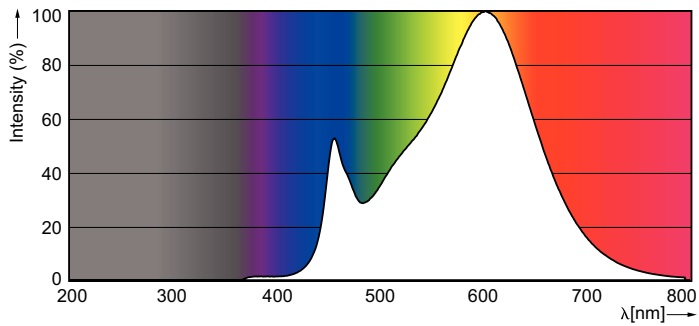

Photometric data

© 2017 Philips Lighting B.V. Page 10