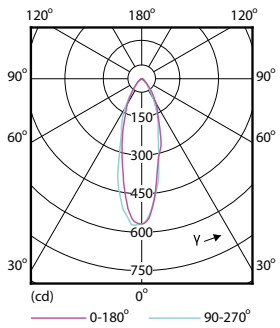

CorePro LEDspotMV 35W GU10 830 36D CLA