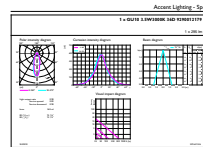

Photometric data

© 2017 Philips Lighting B.V. Page 10