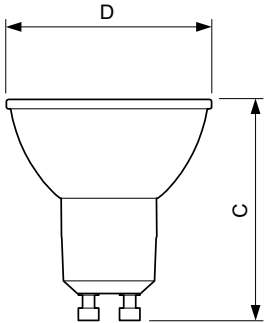

## Dimensional drawing

GU10 230V 4W-35W 260lm 60D 3000K GU10 ND

Product	D	C
Corepro LEDspot CLA 3.5-35W GU10 830 36D	50 mm	54 mm