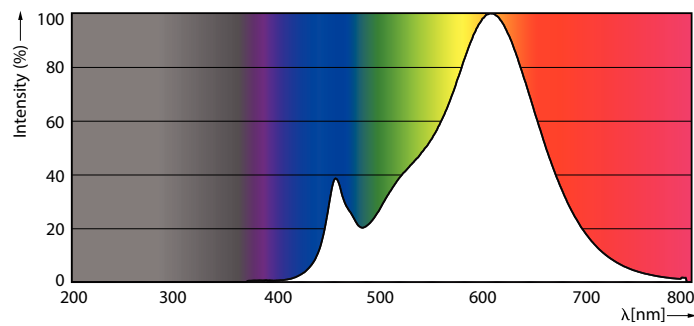

CorePro LEDcapsule MV 35W G9 827 Capsule