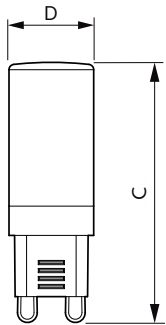

CorePro LEDcapsule MV

Numerator - Quantity Per Pack	1
Numerator - Packs per outer box	12
Material Nr. (12NC)	929001357702

Net Weight (Piece)	0.012 kg

Dimensional drawing

Capsule 230V 3-35W 315lm 2700K G9 ND

Product	D	C
CorePro LEDcapsule ND 2.8-35W G9 827	16 mm	49 mm