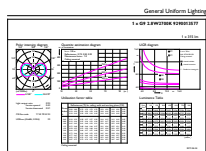

Photometric data

CorePro LEDcapsule MV 35W G9 827 Capsule