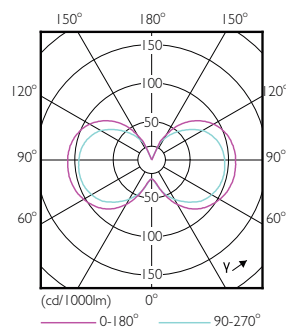

CorePro LEDcapsule MV 35W G9 827 Capsule