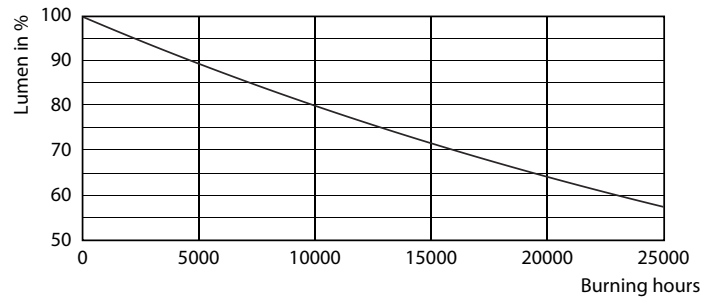

Product data

General Information	
Cap-Base	GU10 [GU10]
Nominal Lifetime (Nom)	15000 h
Switching Cycle	50000X
Technical Type	5-50W
Light Technical	
Color Code	827 [CCT of 2700K]
Beam Angle (Nom)	36 °
Luminous Flux (Nom)	350 lm
Luminous Flux (Rated) (Nom)	350 lm
Luminous Intensity (Nom)	710 cd
Color Designation	Warm White (WW)
Rated Beam Angle	36 °
Correlated Color Temperature (Nom)	2700 K
Luminous Efficacy (rated) (Nom)	70.00 lm/W
Color Consistency	<6
Color Rendering Index (Nom)	80
LLMF At End Of Nominal Lifetime (Nom)	70 %
Luminous Flux In 90° Cone (Rated)	350 lm

Photometric data

© 2017 Philips Lighting B.V. Philips Lighting B.V. Page 10

CorePro LEDspotMV 50W GU10 830 36D CLA

CorePro LEDspot MV

Lifetime

CLA LEDspotMV 50W GU10 827 36D ND

CLA LEDspotMV 50W GU10 827 36D ND