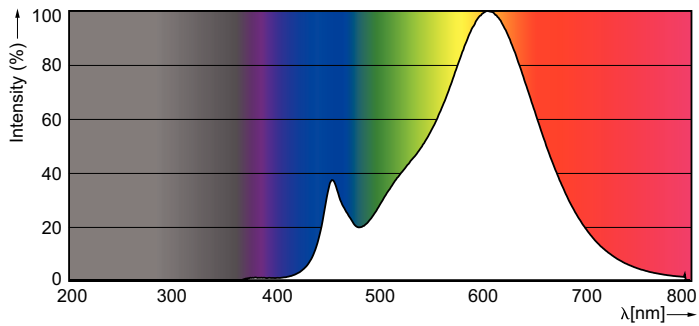

Photometric data

CorePro LEDspotMV 50W GU10 830 36D CLA