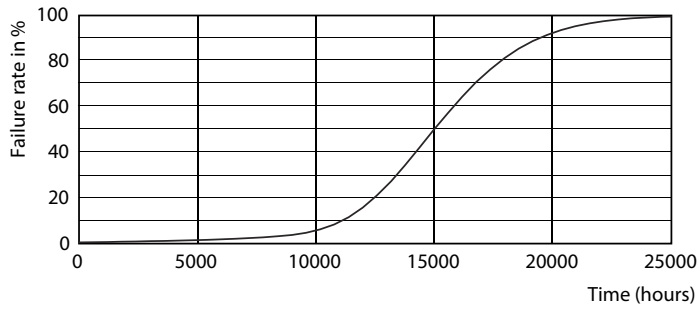

Product data

General Information	
Cap-Base	GU10 [GU10]
Nominal Lifetime (Nom)	15000 h
Switching Cycle	50000X
Technical Type	5-50W
Light Technical	
Color Code	827 [CCT of 2700K]
Beam Angle (Nom)	36 °
Luminous Flux (Nom)	350 lm
Luminous Flux (Rated) (Nom)	350 lm
Luminous Intensity (Nom)	710 cd
Color Designation	Warm White (WW)
Rated Beam Angle	36 °
Correlated Color Temperature (Nom)	2700 K
Luminous Efficacy (rated) (Nom)	70.00 lm/W
Color Consistency	<6
Color Rendering Index (Nom)	80
LLMF At End Of Nominal Lifetime (Nom)	70 %
Luminous Flux In 90° Cone (Rated)	350 lm

Photometric data

© 2017 Philips Lighting B.V. Philips Lighting B.V. Page 10

CorePro LEDspotMV 50W GU10 830 36D CLA

CorePro LEDspot MV

Lifetime

CLA LEDspotMV 50W GU10 827 36D ND

CLA LEDspotMV 50W GU10 827 36D ND