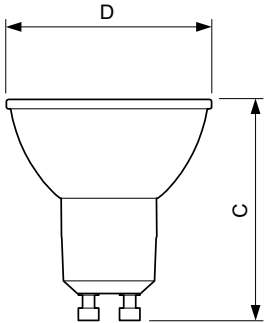

CorePro LEDspot MV

Product Data

Full product code	871869672137700
Order product name	CorePro LEDspot 5-50W GU10 827 36D DIM
EAN/UPC - Product	8718696721377
Order code	929001364102
Numerator - Quantity Per Pack	1

Numerator - Packs per outer box	10
Material Nr. (12NC)	929001364102
Net Weight (Piece)	0.038 kg

Dimensional drawing

GU10 230V 5-50W 350lm 36D 2700K GU10 D

Product	D	C
CorePro LEDspot 5-50W GU10 827 36D DIM	50 mm	54 mm