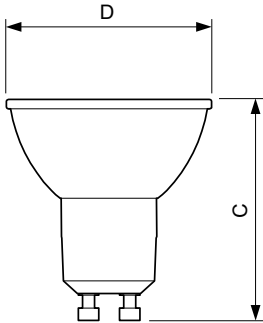

CorePro LEDspot MV

Product Data

Full product code	871869672133900
Order product name	CorePro LEDspot 4-35W GU10 827 36D DIM
EAN/UPC - Product	8718696721339
Order code	929001363802
Numerator - Quantity Per Pack	1

Numerator - Packs per outer box	10
Material Nr. (12NC)	929001363802
Net Weight (Piece)	0.038 kg

Dimensional drawing

GU10 230V 4-35W 250lm 36D 2700K GU10 D

Product	D	C
CorePro LEDspot 4-35W GU10 827 36D DIM	50 mm	54 mm