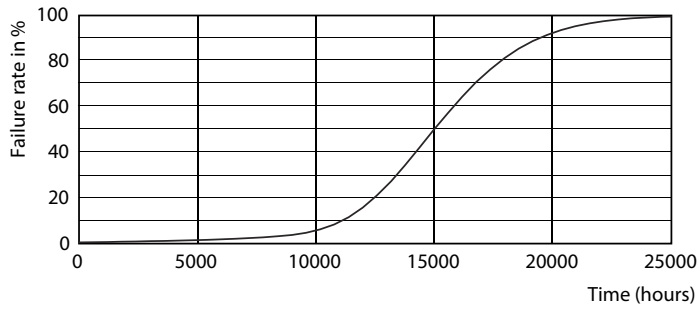

Product data

General Information	
Cap-Base	GU10 [GU10]
Nominal Lifetime (Nom)	15000 h
Switching Cycle	50000X
Technical Type	4-35W
Light Technical	
Color Code	827 [CCT of 2700K]
Beam Angle (Nom)	36 °
Luminous Flux (Nom)	250 lm
Luminous Flux (Rated) (Nom)	250 lm
Luminous Intensity (Nom)	540 cd
Color Designation	Warm White (WW)
Rated Beam Angle	36 °
Correlated Color Temperature (Nom)	2700 K
Luminous Efficacy (rated) (Nom)	62.50 lm/W
Color Consistency	<6
Color Rendering Index (Nom)	80
LLMF At End Of Nominal Lifetime (Nom)	70 %
Luminous Flux In 90° Cone (Rated)	250 lm

Photometric data

© 2017 Philips Lighting B.V. Philips Lighting B.V. Page 10

CorePro LEDspotMV 35W GU10 830 36D CLA

CorePro LEDspot MV

Lifetime

CLA LEDspotMV 50W GU10 827 36D ND

CLA LEDspotMV 50W GU10 827 36D ND