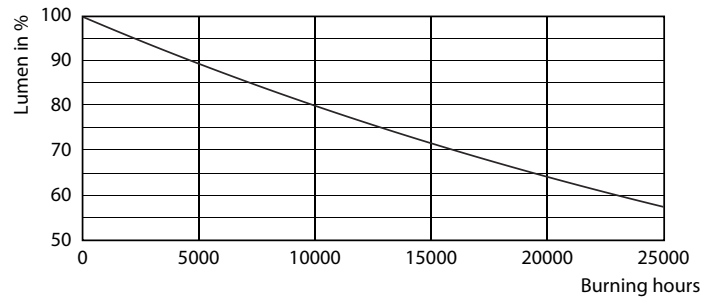

Product data

General Information	
Cap-Base	GU10 [GU10]
Nominal Lifetime (Nom)	15000 h
Switching Cycle	50000X
Technical Type	4-35W
Light Technical	
Color Code	827 [CCT of 2700K]
Beam Angle (Nom)	36 °
Luminous Flux (Nom)	250 lm
Luminous Flux (Rated) (Nom)	250 lm
Luminous Intensity (Nom)	540 cd
Color Designation	Warm White (WW)
Rated Beam Angle	36 °
Correlated Color Temperature (Nom)	2700 K
Luminous Efficacy (rated) (Nom)	62.50 lm/W
Color Consistency	<6
Color Rendering Index (Nom)	80
LLMF At End Of Nominal Lifetime (Nom)	70 %
Luminous Flux In 90° Cone (Rated)	250 lm

Photometric data

© 2017 Philips Lighting B.V. Philips Lighting B.V. Page 10

CorePro LEDspotMV 35W GU10 830 36D CLA

CorePro LEDspot MV

Lifetime

CLA LEDspotMV 50W GU10 827 36D ND

CLA LEDspotMV 50W GU10 827 36D ND