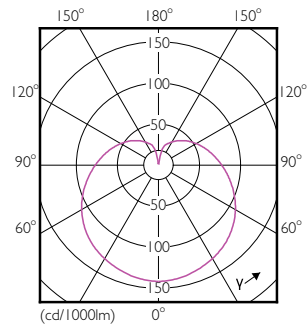

Photometric data

CorePro LEDlustre 40W E14 827 CL P45 ND