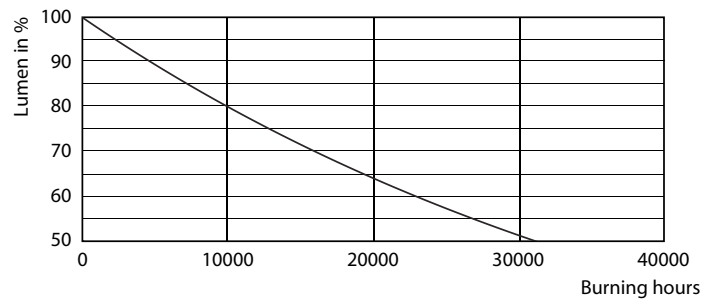

LEDbulb 60W E14 827 FR B38