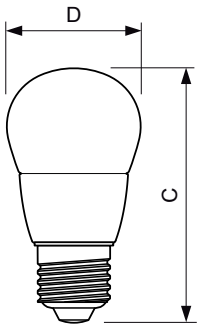

## Dimensional drawing

LED ND 5.5-40W E27 827 220-240V P45 FR

Product	D	C
Corepro Lustre ND 5.5-40W E27 827 P45 FR	45 mm	87 mm