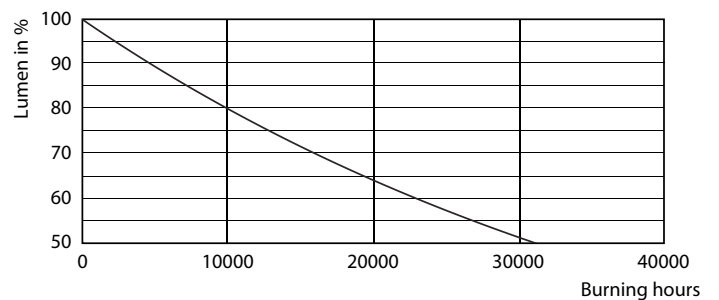

LEDbulb 60W E14 827 FR B38