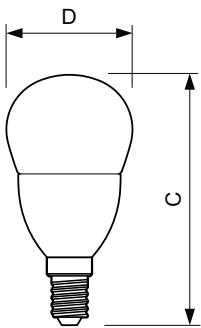

Product data

General Information		LLMF At End Of Nominal Lifetime (Nom)	
Cap-Base	E14 [E14]		70 %
Nominal Lifetime (Nom)	25000 h	Operating and Electrical	
Switching Cycle	50000X	Input Frequency	50 to 60 Hz
Technical Type	4-25W	Power (Rated) (Nom)	4 W
Light Technical		Lamp Current (Nom)	25 mA
Color Code	822-827 [tunable warm white]	Wattage Equivalent	25 W
Luminous Flux (Nom)	250 lm	Starting Time (Nom)	0.5 s
Luminous Flux (Rated) (Nom)	250 lm	Warm Up Time To 60% Light (Nom)	instant full light
Color Designation	Warm White (WW)	Power Factor (Nom)	0.7
Correlated Color Temperature (Nom)	2200-2700 K	Voltage (Nom)	220-240 V
Luminous Efficacy (rated) (Nom)	65 lm/W	Temperature	
Color Consistency	<6	T-Case Maximum (Nom)	85 °C
Color Rendering Index (Nom)	80		

Product Data

Full product code	871869645378000
Order product name	MAS LEDlustre DT 4-25W E14 P48 CL
EAN/UPC - Product	8718696453780
Order code	929001140002
Numerator - Quantity Per Pack	1
Numerator - Packs per outer box	10
Material Nr. (12NC)	929001140002
Net Weight (Piece)	0.072 kg

Dimensional drawing

LED DT 4-25W E14 P48 CL

Product	D	C
MAS LEDlustre DT 4-25W E14 P48 CL	48 mm	95 mm

Photometric data

DT 4-25W E14 P48 CL 250lm

Lightcolor /827

MASTER LED candles and lusters