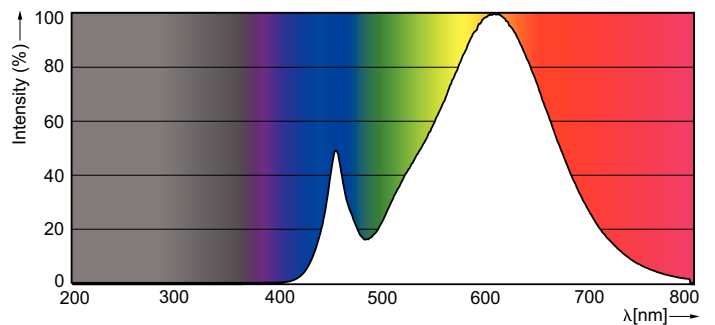

Product data

General Information		LLMF At End Of Nominal Lifetime (Nom)	
Cap-Base	E14 [E14]		70 %
Nominal Lifetime (Nom)	25000 h	Operating and Electrical	
Switching Cycle	50000X	Input Frequency	50 to 60 Hz
Technical Type	4-25W	Power (Rated) (Nom)	4 W
Light Technical		Lamp Current (Nom)	25 mA
Color Code	822-827 [tunable warm white]	Wattage Equivalent	25 W
Luminous Flux (Nom)	250 lm	Starting Time (Nom)	0.5 s
Luminous Flux (Rated) (Nom)	250 lm	Warm Up Time To 60% Light (Nom)	instant full light
Color Designation	Warm White (WW)	Power Factor (Nom)	0.7
Correlated Color Temperature (Nom)	2200-2700 K	Voltage (Nom)	220-240 V
Luminous Efficacy (rated) (Nom)	65 lm/W	Temperature	
Color Consistency	<6	T-Case Maximum (Nom)	85 °C
Color Rendering Index (Nom)	80		

Dimensional drawing

LED DT 4-25W E14 P48 CL

Product	D	C
MAS LEDlustre DT 4-25W E14 P48 CL	48 mm	95 mm

Photometric data

DT 4-25W E14 P48 CL 250lm

Lightcolor /827

MASTER LED candles and lusters