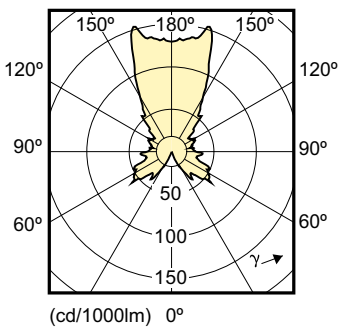

Dimensional drawing

LED DT 4-25W E14 P48 CL

Product	D	C
MAS LEDlustre DT 4-25W E14 P48 CL	48 mm	95 mm

Photometric data

DT 4-25W E14 P48 CL 250lm

Lightcolor /827

MASTER LED candles and lusters