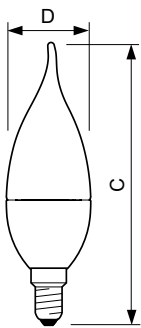

Product data

General Information		LLMF At End Of Nominal Lifetime (Nom)	
Cap-Base	E14 [E14]		70 %
Reddot Design Award Winner mark	Reddot Design Award Winner 2016	Operating and Electrical	
Nominal Lifetime (Nom)	25000 h	Input Frequency	50 to 60 Hz
Switching Cycle	50000X	Power (Rated) (Nom)	6 W
Technical Type	6-40W	Lamp Current (Nom)	35 mA
Light Technical		Wattage Equivalent	40 W
Color Code	822-827 [tunable warm white]	Starting Time (Nom)	0.5 s
Luminous Flux (Nom)	470 lm	Warm Up Time To 60% Light (Nom)	0.5 s
Luminous Flux (Rated) (Nom)	470 lm	Power Factor (Nom)	0.7
Color Designation	Warm White (WW)	Voltage (Nom)	220-240 V
Correlated Color Temperature (Nom)	2200-2700 K	Temperature	
Luminous Efficacy (rated) (Nom)	75 lm/W	T-Case Maximum (Nom)	95 °C
Color Consistency	<6		
Color Rendering Index (Nom)	80		

Product Data

Full product code	871869645354400
Order product name	MASTER LEDcandle DT 6-40W E14 BA38 CL
EAN/UPC - Product	8718696453544
Order code	929001140502
Numerator - Quantity Per Pack	1
Numerator - Packs per outer box	10
Material Nr. (12NC)	929001140502
Net Weight (Piece)	0.063 kg

Dimensional drawing

Candle BA38 220-240V 6W-40W 2700K E14 DT

Product	D	C
MASTER LEDcandle DT 6-40W E14 BA38 CL	38 mm	129 mm

Photometric data

DT 6-40W E14 2200-2700K BA38 CL

DT 6-40W, 9-60W, ND 6.5-40W, 9.5-60W 2200-2700K A60 CL