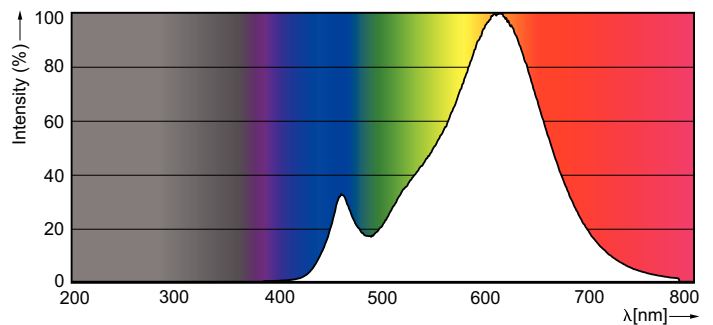

Product data

General Information		LLMF At End Of Nominal Lifetime (Nom)	
Cap-Base	E14 [E14]		70 %
Reddot Design Award Winner mark	Reddot Design Award Winner 2016	Operating and Electrical	
Nominal Lifetime (Nom)	25000 h	Input Frequency	50 to 60 Hz
Switching Cycle	50000X	Power (Rated) (Nom)	6 W
Technical Type	6-40W	Lamp Current (Nom)	35 mA
Light Technical		Wattage Equivalent	40 W
Color Code	822-827 [tunable warm white]	Starting Time (Nom)	0.5 s
Luminous Flux (Nom)	470 lm	Warm Up Time To 60% Light (Nom)	0.5 s
Luminous Flux (Rated) (Nom)	470 lm	Power Factor (Nom)	0.7
Color Designation	Warm White (WW)	Voltage (Nom)	220-240 V
Correlated Color Temperature (Nom)	2200-2700 K	Temperature	
Luminous Efficacy (rated) (Nom)	75 lm/W	T-Case Maximum (Nom)	95 °C
Color Consistency	<6		
Color Rendering Index (Nom)	80		

Dimensional drawing

Candle BA38 220-240V 6W-40W 2700K E14 DT

Product	D	C
MASTER LEDcandle DT 6-40W E14 BA38 CL	38 mm	129 mm

Photometric data

DT 6-40W E14 2200-2700K BA38 CL

DT 6-40W, 9-60W, ND 6.5-40W, 9.5-60W 2200-2700K A60 CL