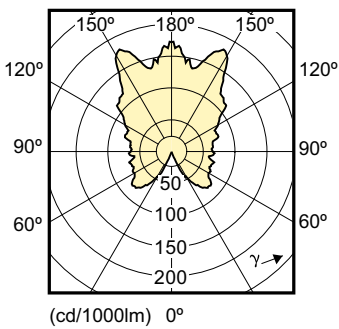

Product data

General Information		LLMF At End Of Nominal Lifetime (Nom)	
Cap-Base	E14 [E14]		70 %
Reddot Design Award Winner mark	Reddot Design Award Winner 2016	Operating and Electrical	
Nominal Lifetime (Nom)	25000 h	Input Frequency	50 to 60 Hz
Switching Cycle	50000X	Power (Rated) (Nom)	6 W
Technical Type	6-40W	Lamp Current (Nom)	35 mA
Light Technical		Wattage Equivalent	40 W
Color Code	822-827 [tunable warm white]	Starting Time (Nom)	0.5 s
Luminous Flux (Nom)	470 lm	Warm Up Time To 60% Light (Nom)	0.5 s
Luminous Flux (Rated) (Nom)	470 lm	Power Factor (Nom)	0.7
Color Designation	Warm White (WW)	Voltage (Nom)	220-240 V
Correlated Color Temperature (Nom)	2200-2700 K	Temperature	
Luminous Efficacy (rated) (Nom)	75 lm/W	T-Case Maximum (Nom)	95 °C
Color Consistency	<6		
Color Rendering Index (Nom)	80		

Product Data

Full product code	871869645354400
Order product name	MASTER LEDcandle DT 6-40W E14 BA38 CL
EAN/UPC - Product	8718696453544
Order code	929001140502
Numerator - Quantity Per Pack	1
Numerator - Packs per outer box	10
Material Nr. (12NC)	929001140502
Net Weight (Piece)	0.063 kg

Dimensional drawing

Candle BA38 220-240V 6W-40W 2700K E14 DT

Product	D	C
MASTER LEDcandle DT 6-40W E14 BA38 CL	38 mm	129 mm

Photometric data

DT 6-40W E14 2200-2700K BA38 CL

DT 6-40W, 9-60W, ND 6.5-40W, 9.5-60W 2200-2700K A60 CL