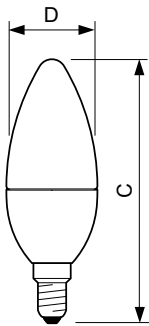

### Product data

General Information	
Cap-Base	E14 [ E14]
Reddot Design Award Winner mark	Reddot Design Award Winner 2016
Nominal Lifetime (Nom)	25000 h
Switching Cycle	50000X
Technical Type	6-40W
Light Technical	
Color Code	822-827 [ tunable warm white]
Luminous Flux (Nom)	470 lm
Luminous Flux (Rated) (Nom)	470 lm
Color Designation	Warm White (WW)
Correlated Color Temperature (Nom)	2200-2700 K
Luminous Efficacy (rated) (Nom)	75 lm/W
Color Consistency	<6
Color Rendering Index (Nom)	80

## Dimensional drawing

LED DT 6-40W E14 2200-2700K B38 CL

Product	D	C
MASTER LEDcandle DT 6-40W E14 B38 CL	38 mm	113 mm

## Photometric data

6-40W E14 2200-2700K B38 CL

DT 6-40W, 9-60W, ND 6.5-40W, 9.5-60W 2200-2700K A60 CL