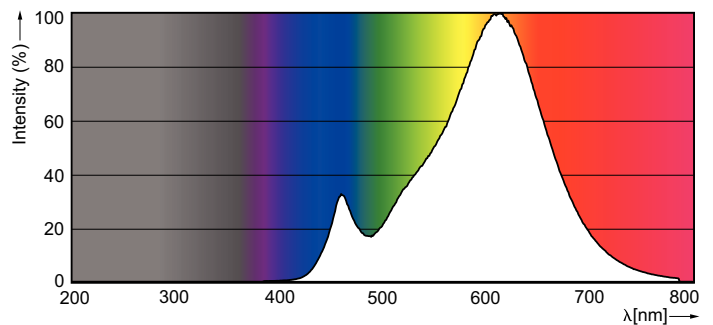

### Product data

General Information	
Cap-Base	E14 [ E14]
Reddot Design Award Winner mark	Reddot Design Award Winner 2016
Nominal Lifetime (Nom)	25000 h
Switching Cycle	50000X
Technical Type	6-40W
Light Technical	
Color Code	822-827 [ tunable warm white]
Luminous Flux (Nom)	470 lm
Luminous Flux (Rated) (Nom)	470 lm
Color Designation	Warm White (WW)
Correlated Color Temperature (Nom)	2200-2700 K
Luminous Efficacy (rated) (Nom)	75 lm/W
Color Consistency	<6
Color Rendering Index (Nom)	80

## Dimensional drawing

LED DT 6-40W E14 2200-2700K B38 CL

Product	D	C
MASTER LEDcandle DT 6-40W E14 B38 CL	38 mm	113 mm

## Photometric data

6-40W E14 2200-2700K B38 CL

DT 6-40W, 9-60W, ND 6.5-40W, 9.5-60W 2200-2700K A60 CL