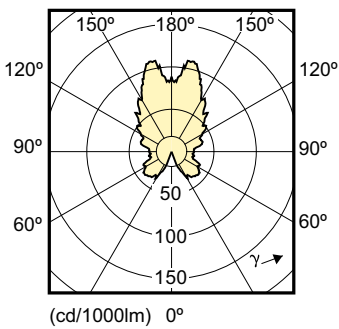

## Product Data

Full product code	871869645350600
Order product name	MASTER LEDcandle DT 6-40W E14 B38 CL
EAN/UPC - Product	8718696453506
Order code	929001140402
Numerator - Quantity Per Pack	1
Numerator - Packs per outer box	10
Material Nr. (12NC)	929001140402
Net Weight (Piece)	0.063 kg

## Dimensional drawing

LED DT 6-40W E14 2200-2700K B38 CL

Product	D	C
MASTER LEDcandle DT 6-40W E14 B38 CL	38 mm	113 mm

## Photometric data

6-40W E14 2200-2700K B38 CL

DT 6-40W, 9-60W, ND 6.5-40W, 9.5-60W 2200-2700K A60 CL