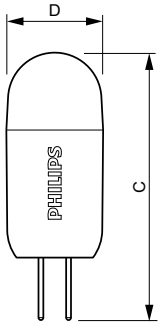

CorePro LEDcapsule LV

CorePro LEDcapsuleLV 1.2-10W 830 G4

The CorePro LEDcapsule is a true alternative to the halogen capsule. It is particularly suitable for task lighting and decorative applications in homes, shops, hotels and restaurants. Compatible with existing fixtures with G4 holders and designed for retrofit replacement of halogen capsules, CorePro LEDcapsule delivers huge energy savings and minimizes maintenance costs without any compromise on light quality.

Product data

General Information		Wattage Equivalent	
Cap-Base	G4 [G4]		10 W
Nominal Lifetime (Nom)	15000 h	Starting Time (Nom)	0.5 s
Switching Cycle	50000X	Warm Up Time To 60% Light (Nom)	0.5 s
Technical Type	1.2-10W	Power Factor (Nom)	0.5
		Voltage (Nom)	12 V
Light Technical		Controls and Dimming	
Color Code	830 [CCT of 3000K]	Dimmable	No
Luminous Flux (Nom)	105 lm		
Luminous Flux (Rated) (Nom)	105 lm	Approval and Application	
Color Designation	White (WH)	Energy Efficiency Label (EEL)	A++
Correlated Color Temperature (Nom)	3000 K	Energy Consumption kWh/1000 h	2 kWh
Luminous Efficacy (rated) (Nom)	87.5 lm/W	Product Data	
Color Consistency	<6	Full product code	871869642228100
Color Rendering Index (Nom)	80	Order product name	CorePro LEDcapsuleLV 1.2-10W 830 G4
LLMF At End Of Nominal Lifetime (Nom)	70 %	EAN/UPC - Product	8718696422281
Operating and Electrical		Order code	929001118702
Input Frequency	50 to 60 Hz	Numerator - Quantity Per Pack	1
Power (Rated) (Nom)	1.2 W	Numerator - Packs per outer box	12
Lamp Current (Nom)	200 mA	Material Nr. (12NC)	929001118702

CorePro LEDcapsule LV

Net Weight (Piece) 0.008 kg

Dimensional drawing

LED 1.2-10W 830 G4

Product	D	C
CorePro LEDcapsuleLV 1.2-10W 830 G4	14.3 mm	39.2 mm

Photometric data

1.2-10 W G4 /830

G4 /830