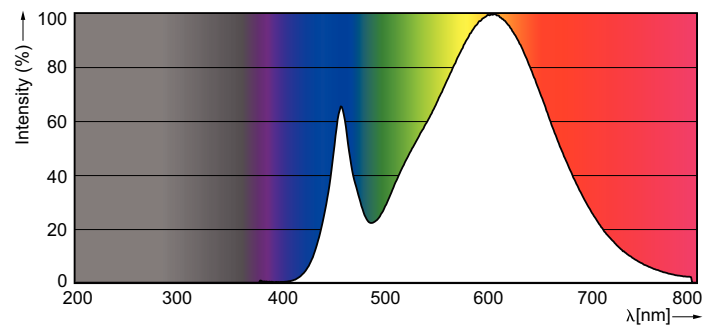

Product data

General Information		Wattage Equivalent	
Cap-Base	G4 [G4]		10 W
Nominal Lifetime (Nom)	15000 h	Starting Time (Nom)	0.5 s
Switching Cycle	50000X	Warm Up Time To 60% Light (Nom)	0.5 s
Technical Type	1.2-10W	Power Factor (Nom)	0.5
		Voltage (Nom)	12 V
Light Technical		Controls and Dimming	
Color Code	830 [CCT of 3000K]	Dimmable	No
Luminous Flux (Nom)	105 lm		
Luminous Flux (Rated) (Nom)	105 lm	Approval and Application	
Color Designation	White (WH)	Energy Efficiency Label (EEL)	A++
Correlated Color Temperature (Nom)	3000 K	Energy Consumption kWh/1000 h	2 kWh
Luminous Efficacy (rated) (Nom)	87.5 lm/W	Product Data	
Color Consistency	<6	Full product code	871869642228100
Color Rendering Index (Nom)	80	Order product name	CorePro LEDcapsuleLV 1.2-10W 830 G4
LLMF At End Of Nominal Lifetime (Nom)	70 %	EAN/UPC - Product	8718696422281
Operating and Electrical		Order code	929001118702
Input Frequency	50 to 60 Hz	Numerator - Quantity Per Pack	1
Power (Rated) (Nom)	1.2 W	Numerator - Packs per outer box	12
Lamp Current (Nom)	200 mA	Material Nr. (12NC)	929001118702

CorePro LEDcapsule LV

Net Weight (Piece) 0.008 kg

Dimensional drawing

LED 1.2-10W 830 G4

Product	D	C
CorePro LEDcapsuleLV 1.2-10W 830 G4	14.3 mm	39.2 mm

Photometric data

1.2-10 W G4 /830

G4 /830