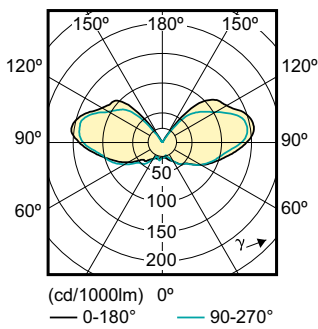

Product data

General Information		Wattage Equivalent	
Cap-Base	G4 [G4]		10 W
Nominal Lifetime (Nom)	15000 h	Starting Time (Nom)	0.5 s
Switching Cycle	50000X	Warm Up Time To 60% Light (Nom)	0.5 s
Technical Type	1.2-10W	Power Factor (Nom)	0.5
		Voltage (Nom)	12 V
Light Technical		Controls and Dimming	
Color Code	830 [CCT of 3000K]	Dimmable	No
Luminous Flux (Nom)	105 lm		
Luminous Flux (Rated) (Nom)	105 lm	Approval and Application	
Color Designation	White (WH)	Energy Efficiency Label (EEL)	A++
Correlated Color Temperature (Nom)	3000 K	Energy Consumption kWh/1000 h	2 kWh
Luminous Efficacy (rated) (Nom)	87.5 lm/W	Product Data	
Color Consistency	<6	Full product code	871869642228100
Color Rendering Index (Nom)	80	Order product name	CorePro LEDcapsuleLV 1.2-10W 830 G4
LLMF At End Of Nominal Lifetime (Nom)	70 %	EAN/UPC - Product	8718696422281
Operating and Electrical		Order code	929001118702
Input Frequency	50 to 60 Hz	Numerator - Quantity Per Pack	1
Power (Rated) (Nom)	1.2 W	Numerator - Packs per outer box	12
Lamp Current (Nom)	200 mA	Material Nr. (12NC)	929001118702

CorePro LEDcapsule LV

Net Weight (Piece) 0.008 kg

Dimensional drawing

LED 1.2-10W 830 G4

Product	D	C
CorePro LEDcapsuleLV 1.2-10W 830 G4	14.3 mm	39.2 mm

Photometric data

1.2-10 W G4 /830

G4 /830