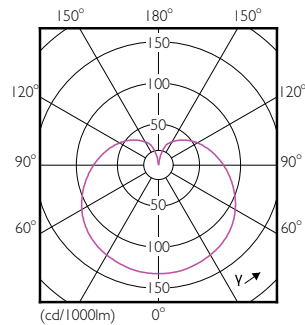

Photometric data

CorePro LEDlustre 4-25W E14 827 FR P45