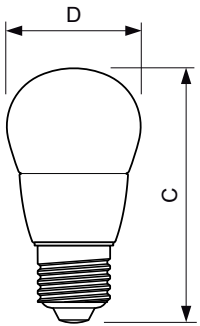

CorePro LED candles and lusters

Controls and Dimming

Dimmable No

Mechanical and Housing

Bulb Finish Frosted

Approval and Application

Energy Efficiency Label (EEL) A+

Energy Consumption kWh/1000 h 4 kWh

Product Data

Full product code 871829178705100

Order product name CorePro lustre ND 4-25W E27 827 P45 FR

EAN/UPC - Product 8718291787051

Order code 929001157602

Numerator - Quantity Per Pack 1

Numerator - Packs per outer box 10

Material Nr. (12NC) 929001157602

Net Weight (Piece) 0.040 kg

Dimensional drawing

LED ND 4-25W E27 827 220-240V P45 FR

Product	D	C
CorePro lustre ND 4-25W E27 827 P45 FR	45 mm	87 mm