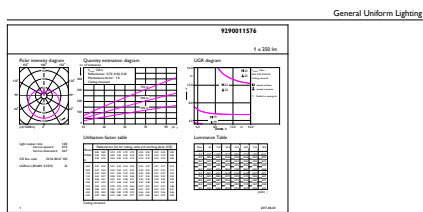

Photometric data

CorePro LEDlustre 4-25W E14 827 FR P45