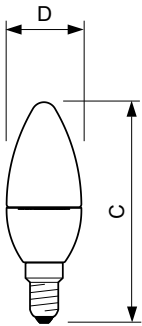

### Product data

General Information		LLMF At End Of Nominal Lifetime (Nom)	
Cap-Base	E14 [ E14]		70 %
Reddot Design Award Winner mark	Reddot Design Award Winner 2016	Operating and Electrical	
Nominal Lifetime (Nom)	15000 h	Input Frequency	50 to 60 Hz
Switching Cycle	50000X	Power (Rated) (Nom)	4 W
Technical Type	4-25W	Lamp Current (Nom)	35 mA
Light Technical		Wattage Equivalent	25 W
Color Code	827 [ CCT of 2700K]	Starting Time (Nom)	0.5 s
Luminous Flux (Nom)	250 lm	Warm Up Time To 60% Light (Nom)	0.5 s
Luminous Flux (Rated) (Nom)	250 lm	Power Factor (Nom)	0.4
Color Designation	Warm White (WW)	Voltage (Nom)	220-240 V
Correlated Color Temperature (Nom)	2700 K	Temperature	
Luminous Efficacy (rated) (Nom)	62.50 lm/W	T-Case Maximum (Nom)	75 °C
Color Consistency	<6		
Color Rendering Index (Nom)	80		

## Dimensional drawing

LED ND 4-25W E14 827 220-240V B35 FR

Product	D	C
CorePro LEDcandle ND 4-25W E14 827 B35 FR	35 mm	106 mm