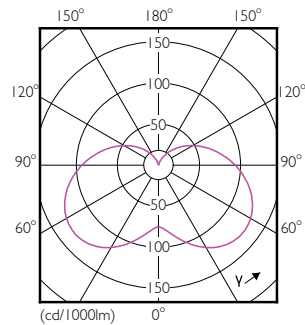

Photometric data

CorePro LEDcandle 4-25W E14 827 FR B35